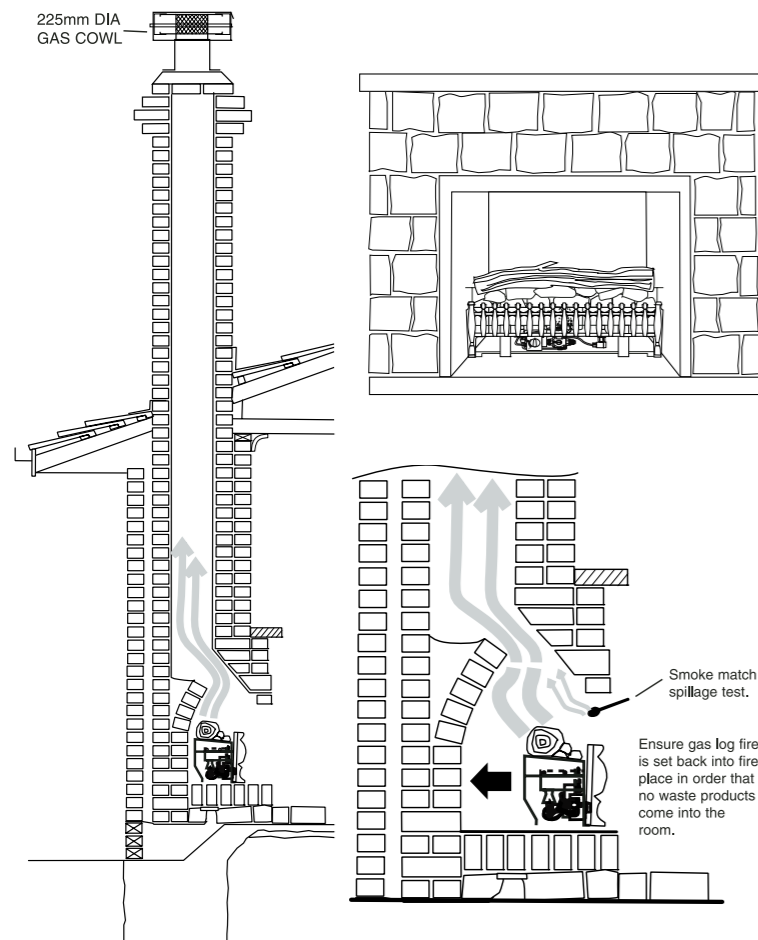

# Specifications & Construction

Magiglo

Model	320	360	400	540	750	DBL
A	205	205	205	190	190	190
B	320	360	400	540	750	540
C	120	120	210	210	210	280
Mj/hr (NG)	24	26	28	37	39	52
Mj/hr (LPG)	20	23	23	31	36	49

All dimensions in mm  
 Note: The room in which the gas fire is located must have a minimum ventilation opening of 40,000mm<sup>2</sup>