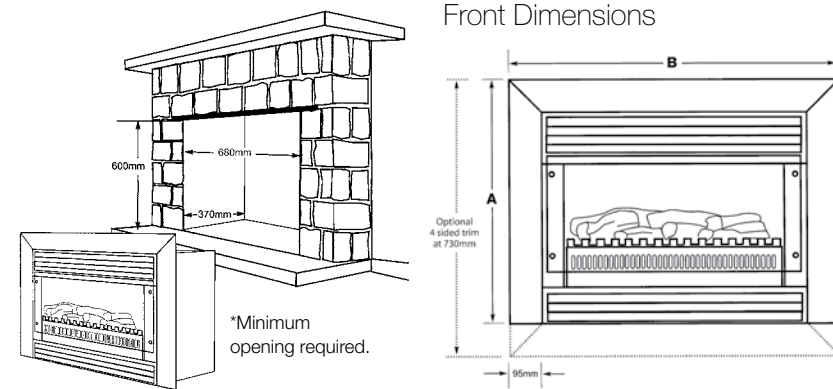

Specifications & Construction

Real Flame's Pyrotech fan forced gas fire has been designed for ease of installation for builders & renovators and is ideal for installation into brick veneer or weatherboard homes.

Existing Fireplaces

Fire Box

Model	A	B	C	D	E
In Built	635mm	865mm	360mm	600mm	572mm
Zero Clearance	635mm	865mm	400mm	675mm	610mm

Frame Out

Model	A	B	C	D
Zero Clearance	750mm	775mm	450mm	1800mm

Flue Size

Inner	Outer	Model	Mj/hr NG	Mj/hr LPG
100mm	150mm	Standard	30	24
		Deluxe	26	26

Gas Consumption

Model	Mj/hr NG	Mj/hr LPG
Standard	30	24
Deluxe	26	26

New Construction

Box Dimensions

Plan

Gas Fireplace

Available in two models, Standard and Deluxe, the Pyrotech glass fronted space heater heats up to 100m² of living space and is designed in Australia to suit the renovation of an existing fireplace, a brand new flush finish or mantel structure, or a free standing unit with an exposed flue. With a unique double glazed front that ensures an uninhibited view of the realistic large-area, random coal and log, or pebble configurations, the Pyrotech is a great looking and practical heating solution for any home.