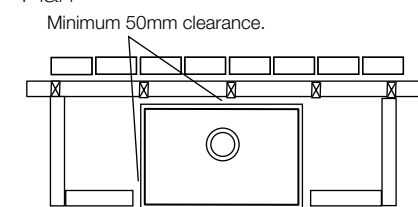

Existing Fireplaces

Fire Box

Model	A	B	C	D	E
In Built	635mm	865mm	360mm	600mm	572mm
Zero Clearance	635mm	865mm	400mm	675mm	610mm

Frame Out

Model	A	B	C	D
Zero Clearance	750mm	775mm	450mm	1800mm

Flue Size

Inner	Outer	Model	Mj/hr NG	Mj/hr LPG
100mm	150mm	Standard	30	24
		Deluxe	26	26

Gas Consumption

Model	Mj/hr NG	Mj/hr LPG
Standard	30	24
Deluxe	26	26

New Construction

Box Dimensions

Plan

Gas Fireplace

Available in two models, Standard and Deluxe, the Pyrotech glass fronted space heater heats up to 100m² of living space and is designed in Australia to suit the renovation of an existing fireplace, a brand new flush finish or mantel structure, or a free standing unit with an exposed flue. With a unique double glazed front that ensures an uninhibited view of the realistic large-area, random coal and log, or pebble configurations, the Pyrotech is a great looking and practical heating solution for any home.