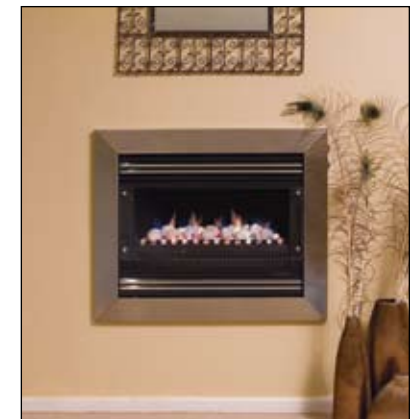

Perfect heating solution

The Pyrotech fan forced convection design is convenient, economical and safe. All Real Flame gas fires are fitted with the latest in safety technology, including flame failure devices which are incorporated into the Pyrotech to ensure your families safety. Trim and louvres are available in stainless steel or matt black, with a choice of coal and log or pebble configuration.

The Standard model comes with millivolt on/off function, 2 speed fan and Piezo ignition. The Deluxe model comes with full remote control including thermostatic controlled modulating burner, auto function 2 speed fan, electronic ignition and four session, seven day programmable timer.