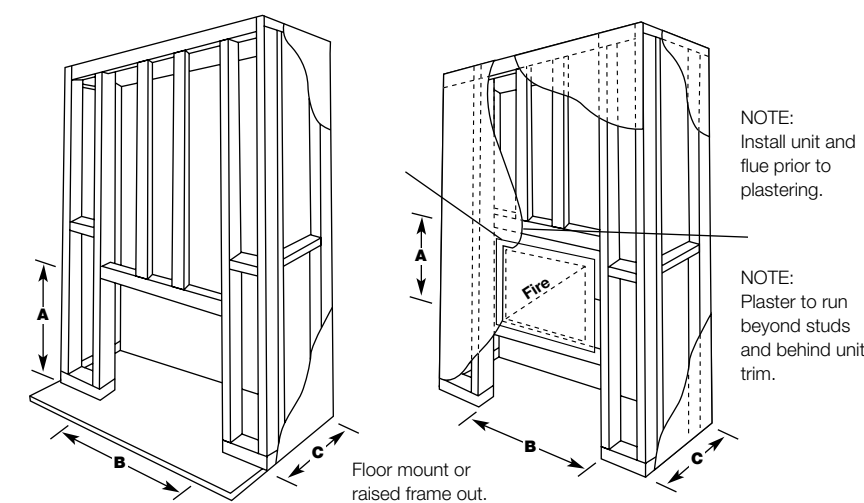

Existing Fireplaces

Fire Box

Model	A	B	C	D	E
In Built	635mm	865mm	360mm	600mm	572mm
Zero Clearance	635mm	865mm	400mm	675mm	610mm

Frame Out

Model	A	B	C	D
Zero Clearance	750mm	775mm	450mm	1800mm

Flue Size

Inner	Outer	Model	Mj/hr NG	Mj/hr LPG
100mm	150mm	Standard	30	24
		Deluxe	26	26

Gas Consumption

Model	Mj/hr NG	Mj/hr LPG
Standard	30	24
Deluxe	26	26

New Construction

Box Dimensions

Plan

Gas Fireplace

Available in two models, Standard and Deluxe, the Pyrotech glass fronted space heater heats up to 100m² of living space and is designed in Australia to suit the renovation of an existing fireplace, a brand new flush finish or mantel structure, or a free standing unit with an exposed flue. With a unique double glazed front that ensures an uninhibited view of the realistic large-area, random coal and log, or pebble configurations, the Pyrotech is a great looking and practical heating solution for any home.