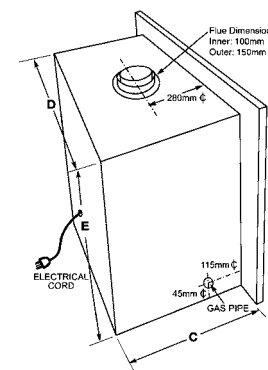

Box Dimensions